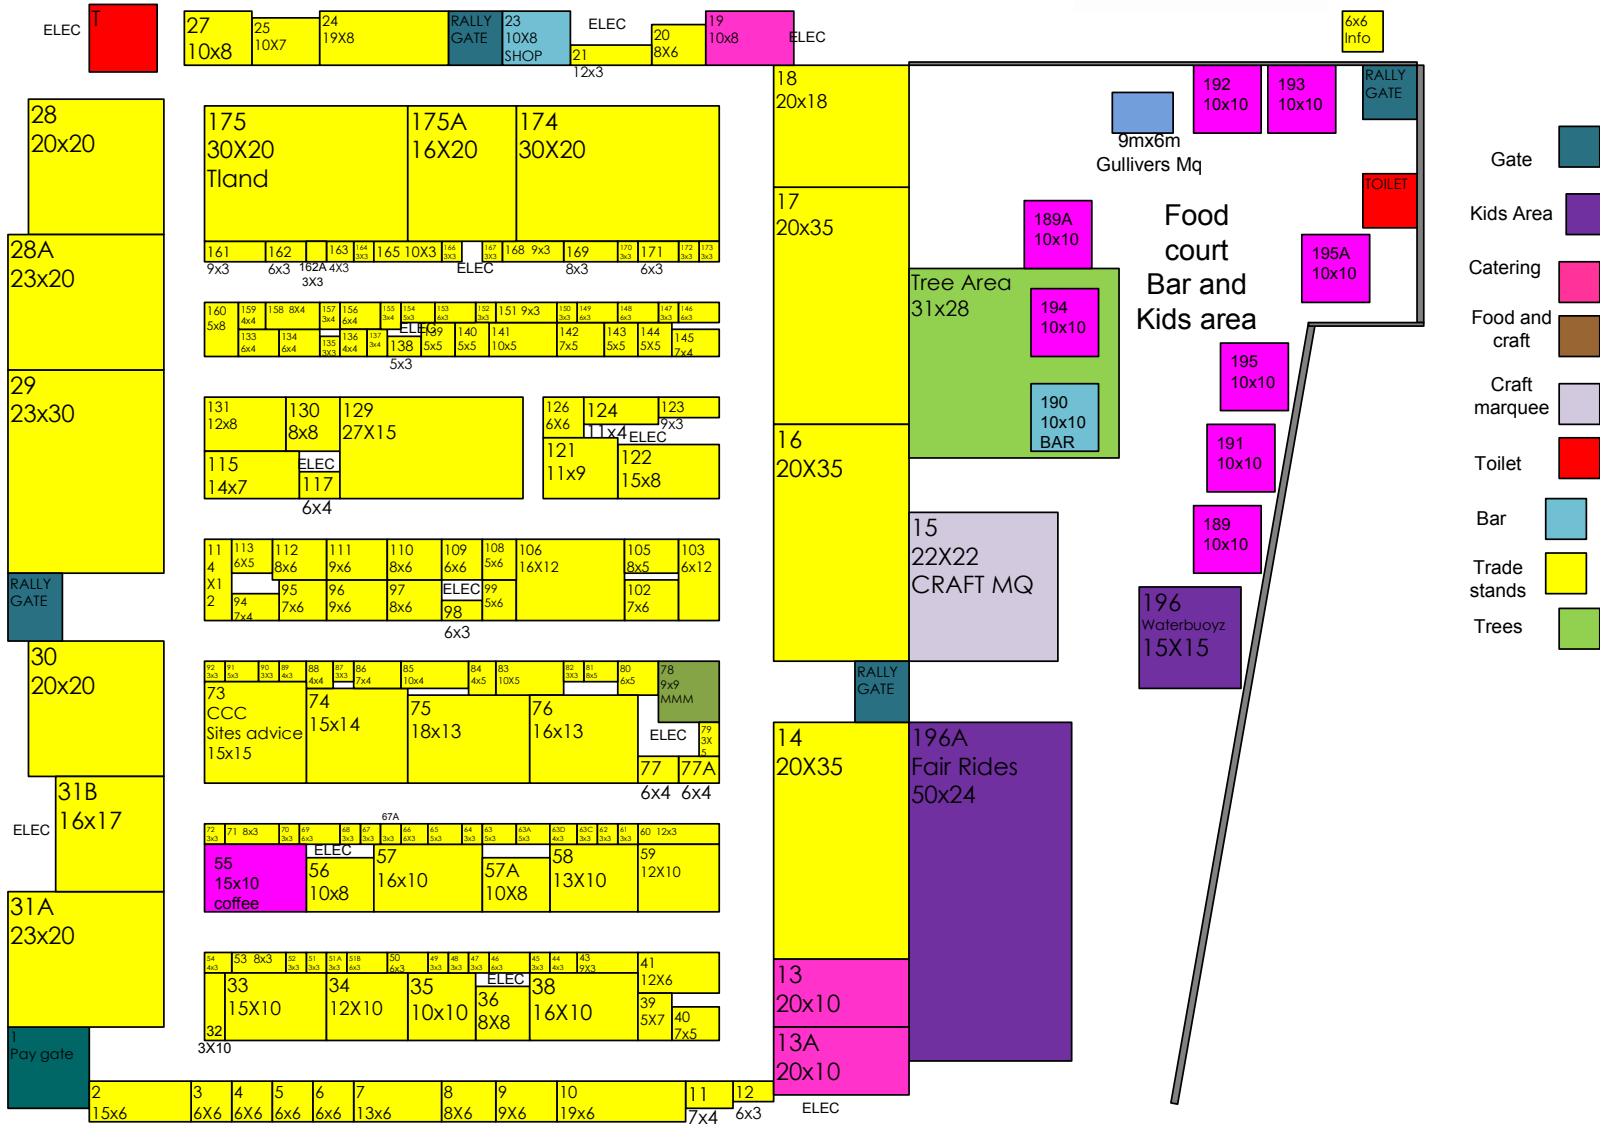

**THE MIDSUMMER
MOTORHOME &
CARAVAN SHOW**
A GREAT ESCAPE

Kelmarsh Hall, Northampton NN6 9LY
**15th 17th JUNE
2012**

- Gate
- Kids Area
- Catering
- Food and craft
- Craft marquee
- Toilet
- Bar
- Trade stands
- Trees