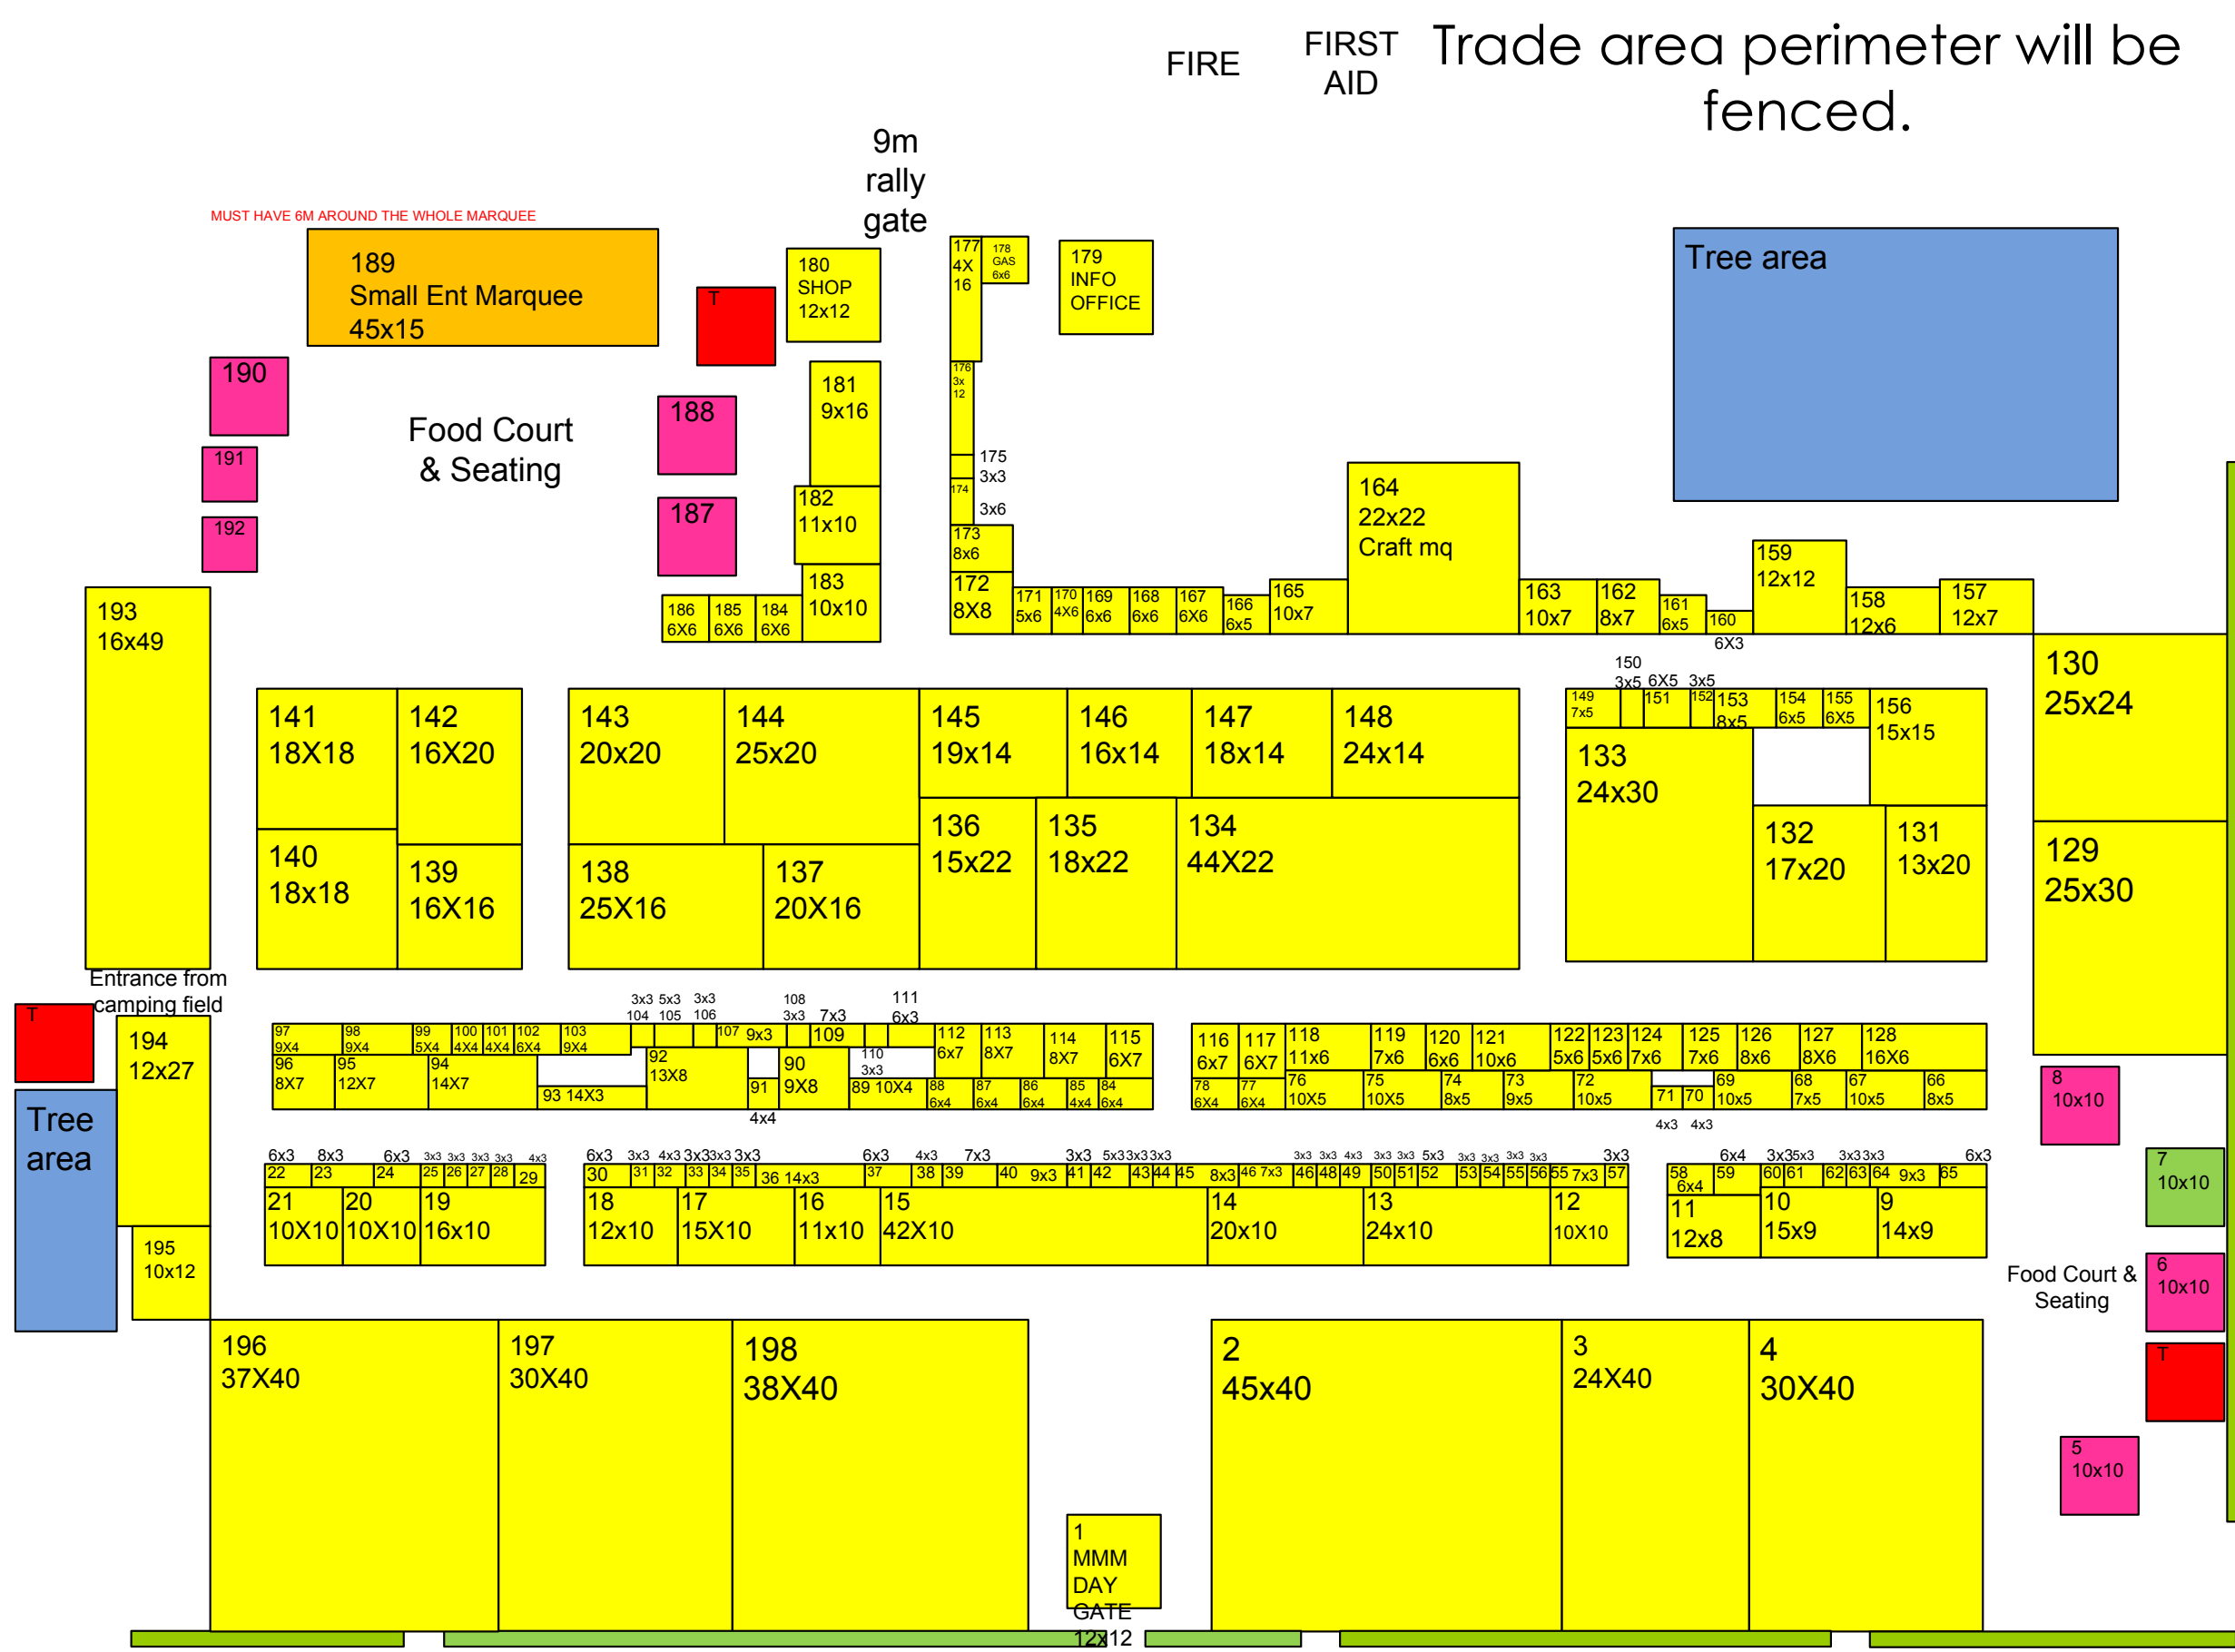

FIRE FIRST AID Trade area perimeter will be fenced.

- Grass Trade Stands
- Undercover Trade Stands
- Catering Outlets
- Toilets
- Bar & Seating Area
- Small Entertainment Marquee
- Hedgeway
- Trees

DAY GATE/S  
At bottom of plan