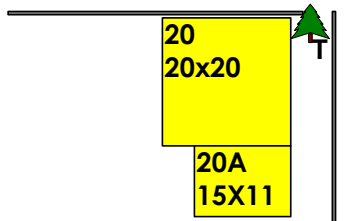

RING

RING

PHH stands required
Arronbrook

GATE

GATE

RING

ACCESS FOR PEARCE

3M GAP BETWEEN GAS AND STANDS