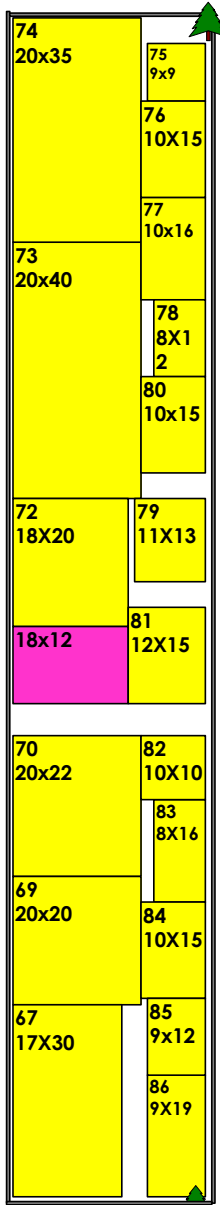

RING

RING

PHH stands required
Arronbrook

GATE

GATE

RING

ACCESS FOR PEARCE

3M GAP BETWEEN GAS AND STANDS