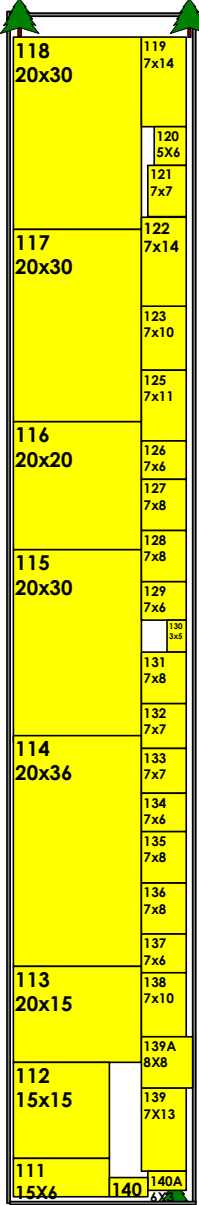

RING

RING

PHH stands required
Arronbrook

GATE

GATE

RING

ACCESS FOR PEARCE

3M GAP BETWEEN GAS AND STANDS