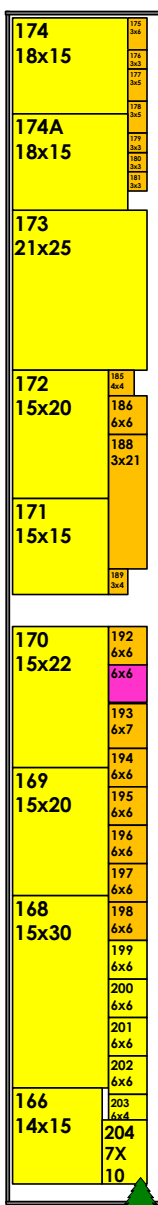

RING

RING

PHH stands required
Arronbrook

GATE

GATE

RING

ACCESS FOR PEARCE

3M GAP BETWEEN GAS AND STANDS